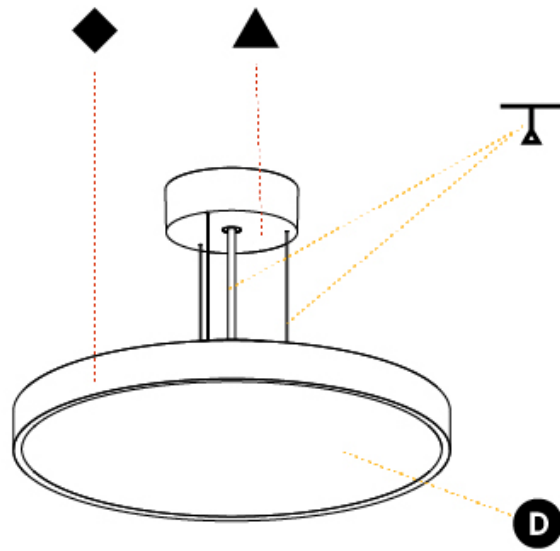

Certified By: Certified for North American Standards
 IP rating: IP20

51mm 2"
 86mm 3 3/8" 2000-6000mm max.

SIGN DIVA KORONA SUSPENSION

A300012-

PROJECT
TYPE
SPECIFIER
QUANTITY
DATE

SIGN DIVA KORONA SUSPENSION